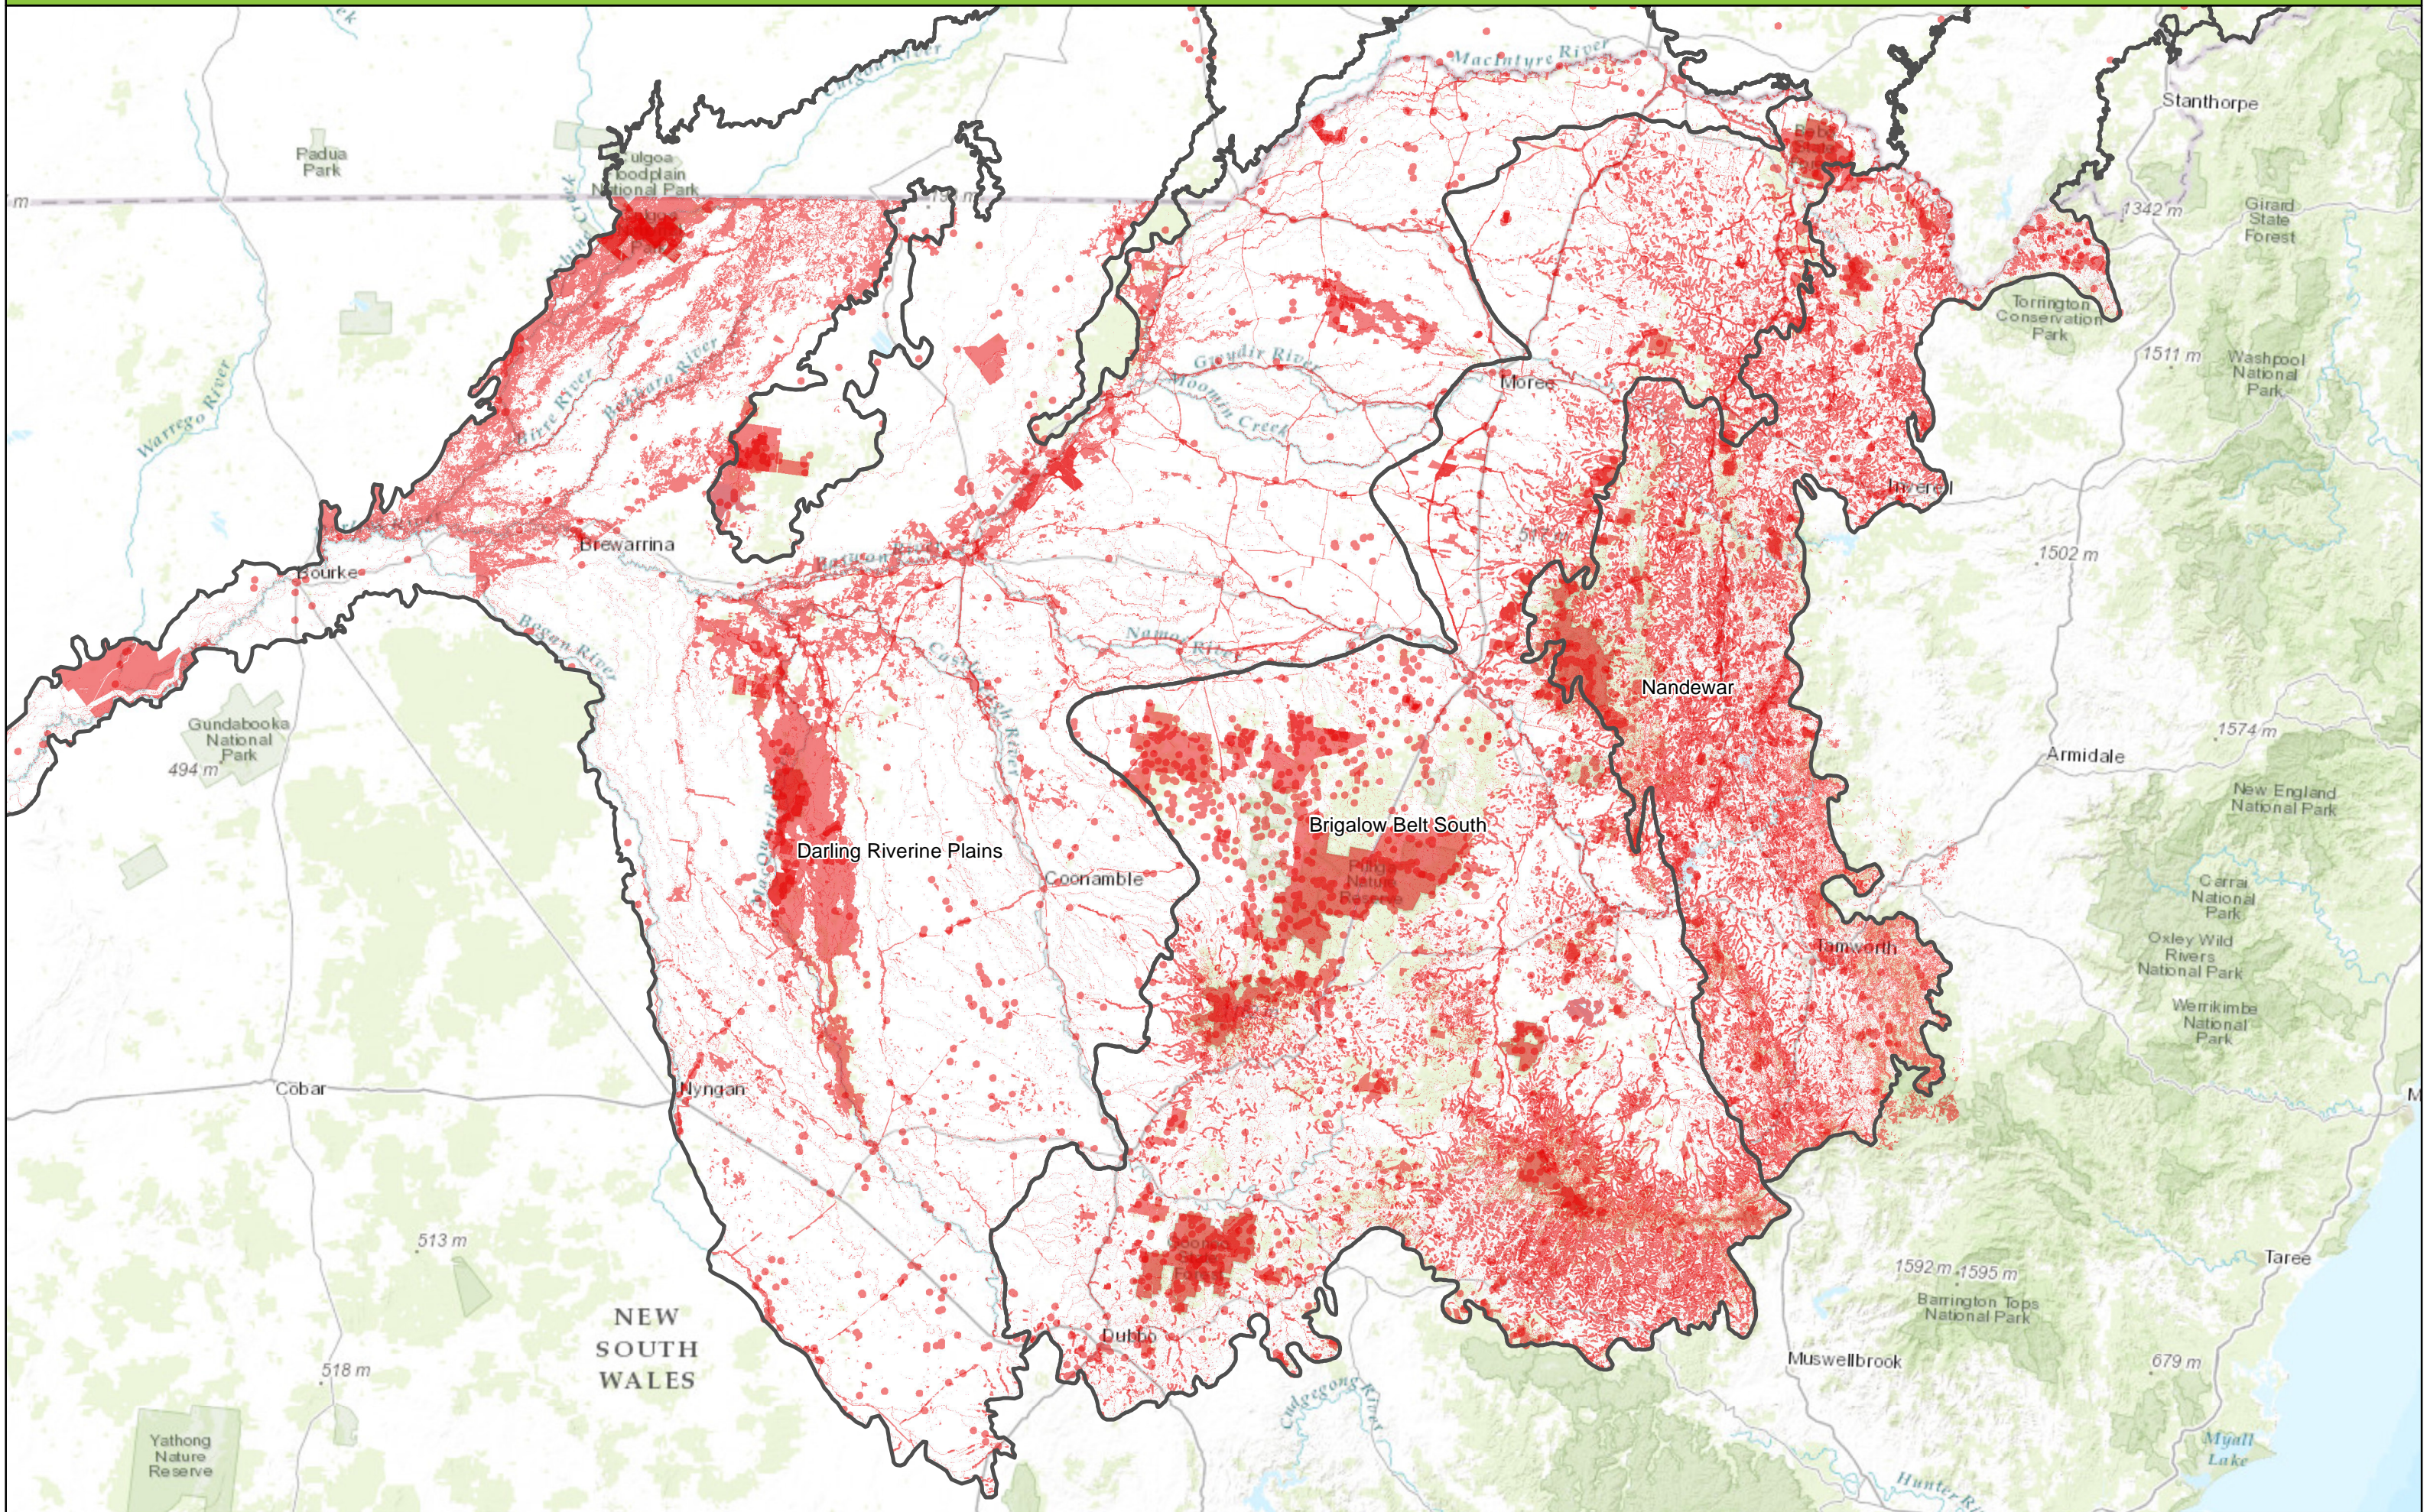

Lands with Biodiversity Conservation Sensitivity

Legend
IBRA Regions
Biodiversity Conservation Sensitivity (Darker colour indicates multiple overlapping criteria)

N
eco
logical
AUSTRALIA
www.ecoaus.com.au
Prepared by: RM Date: 03-Feb-17