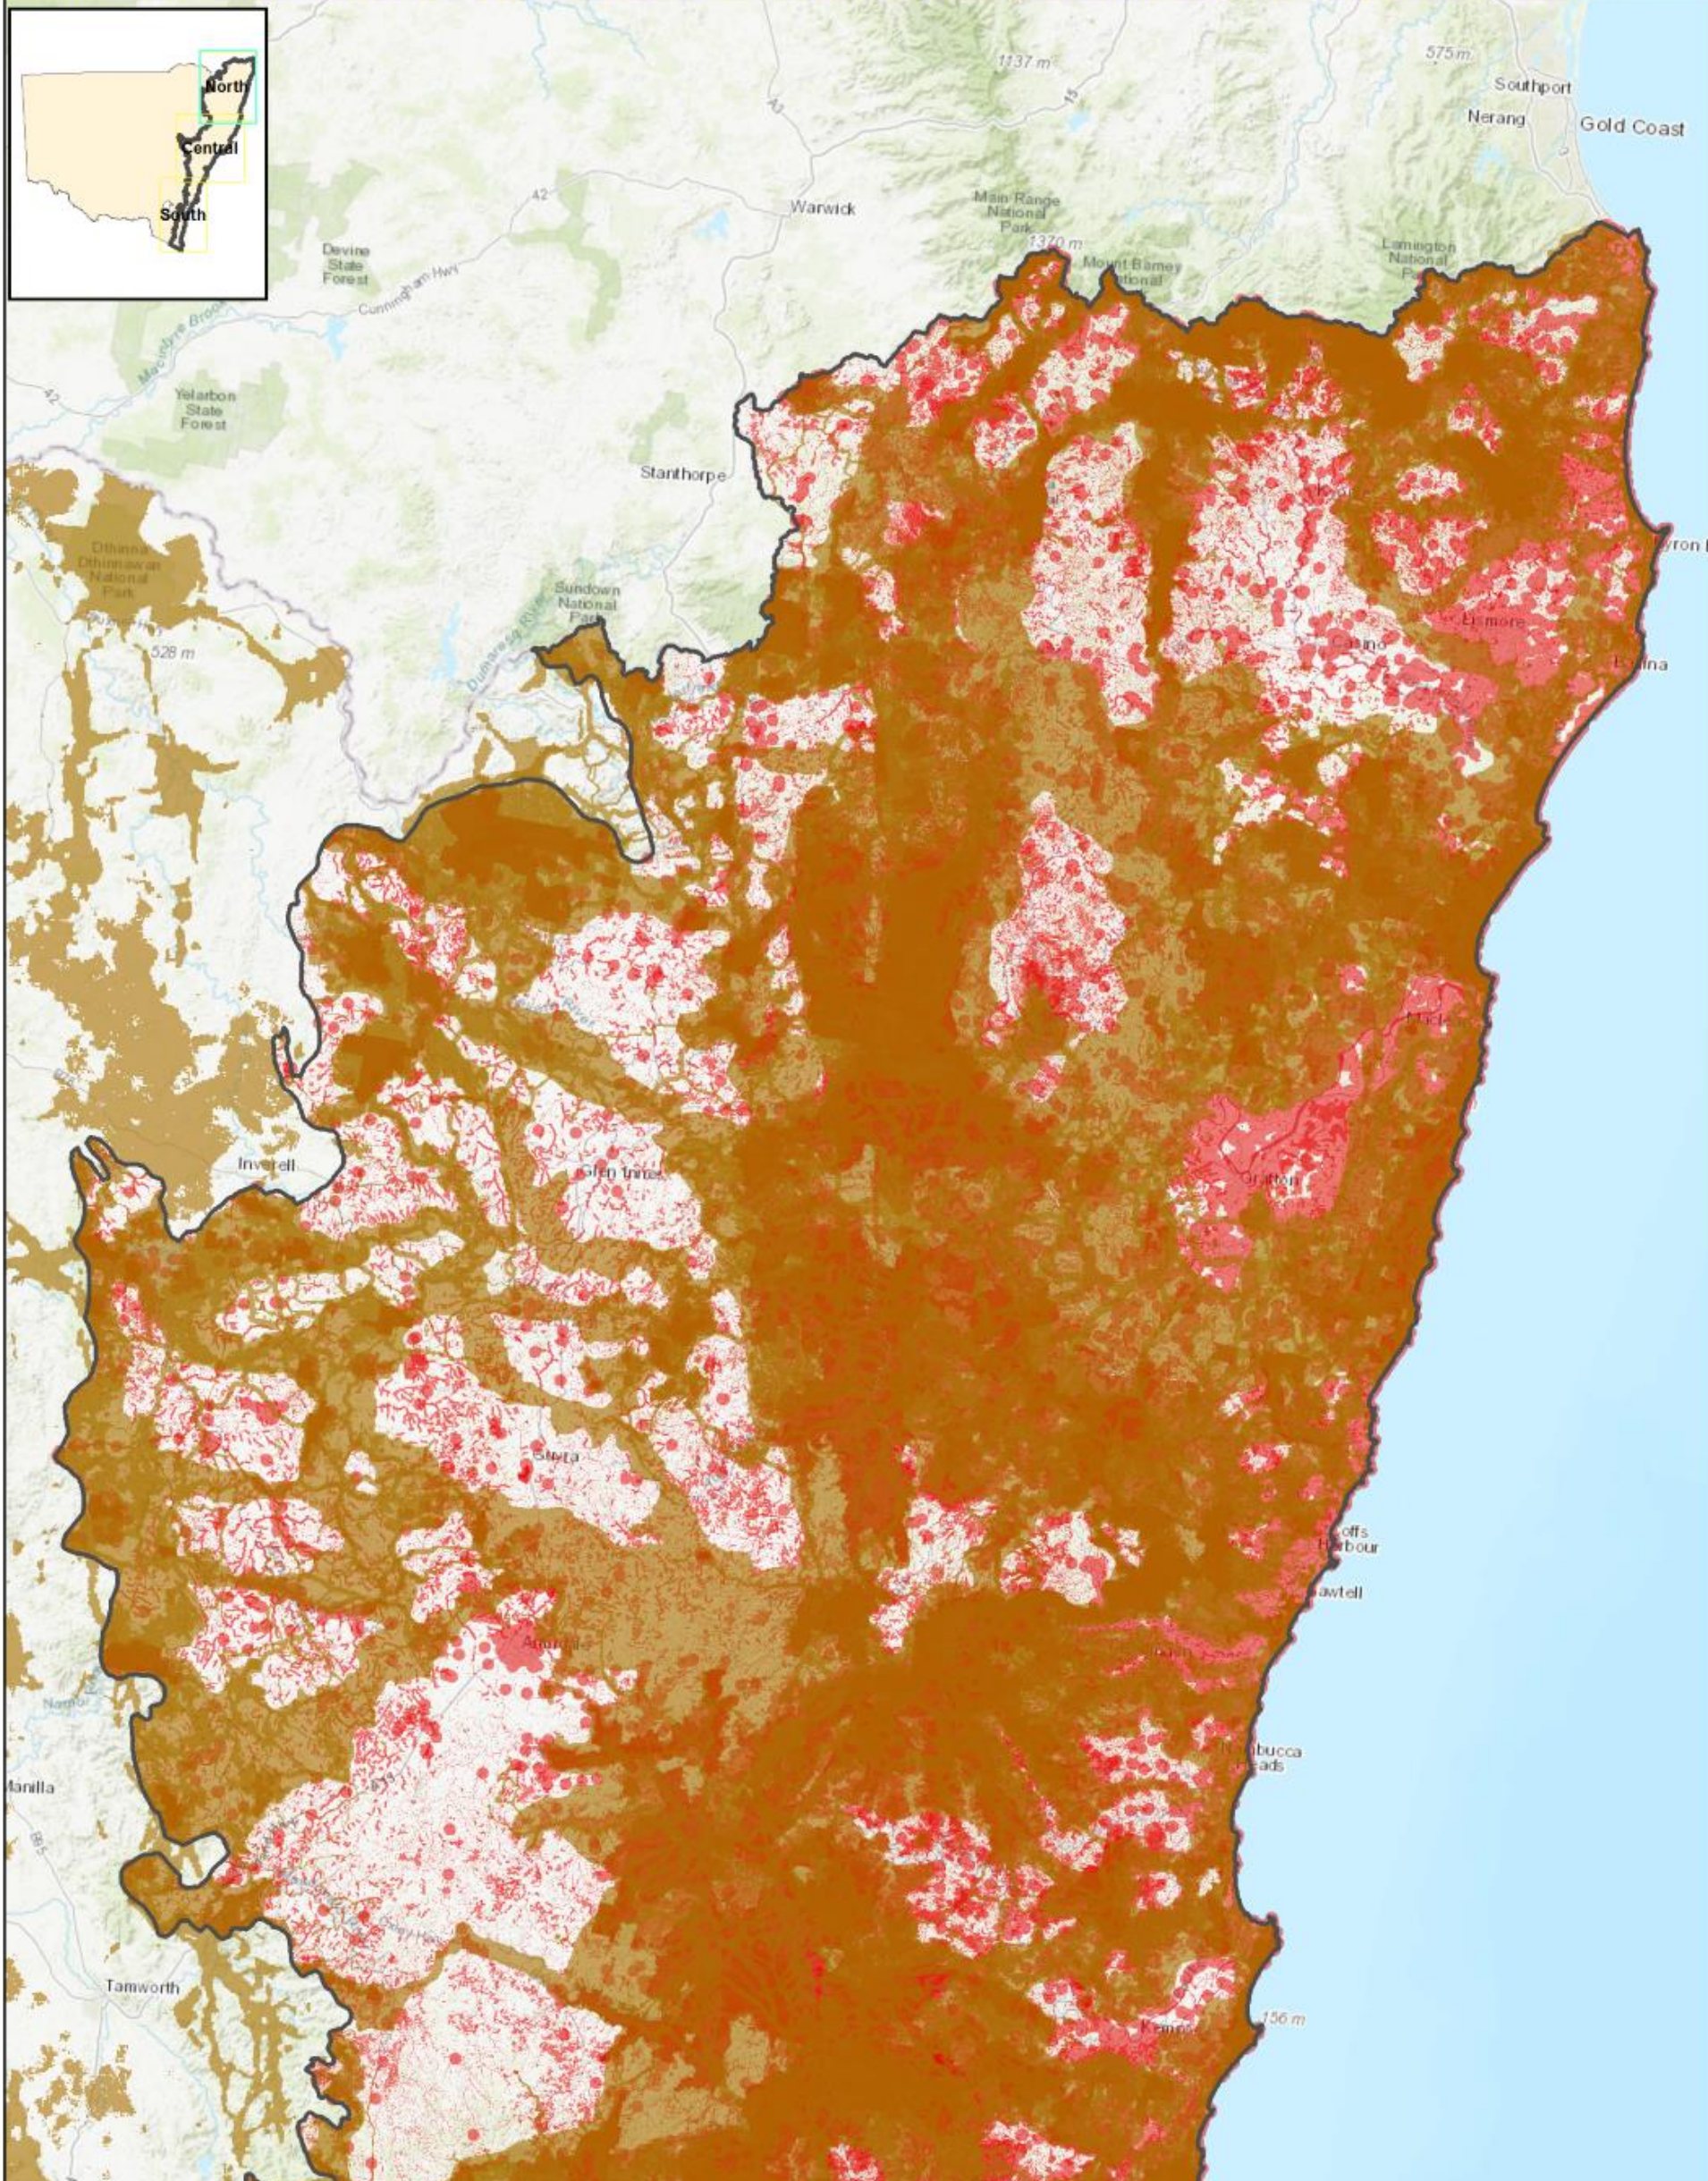

Lands with Biodiversity Conservation Sensitivity and Native Vegetation Management Priority (North Section)

- Legend**
- IBRA Regions
 - Biodiversity Conservation Sensitivity (Darker colour indicates multiple overlapping criteria)
 - Native Vegetation Management Priority

0 10 20 40
Kilometres

GDA 1994 NSW Lambert

eco logical
AUSTRALIA
www.ecoaus.com.au
Prepared by: MW Date: 20/7/2018