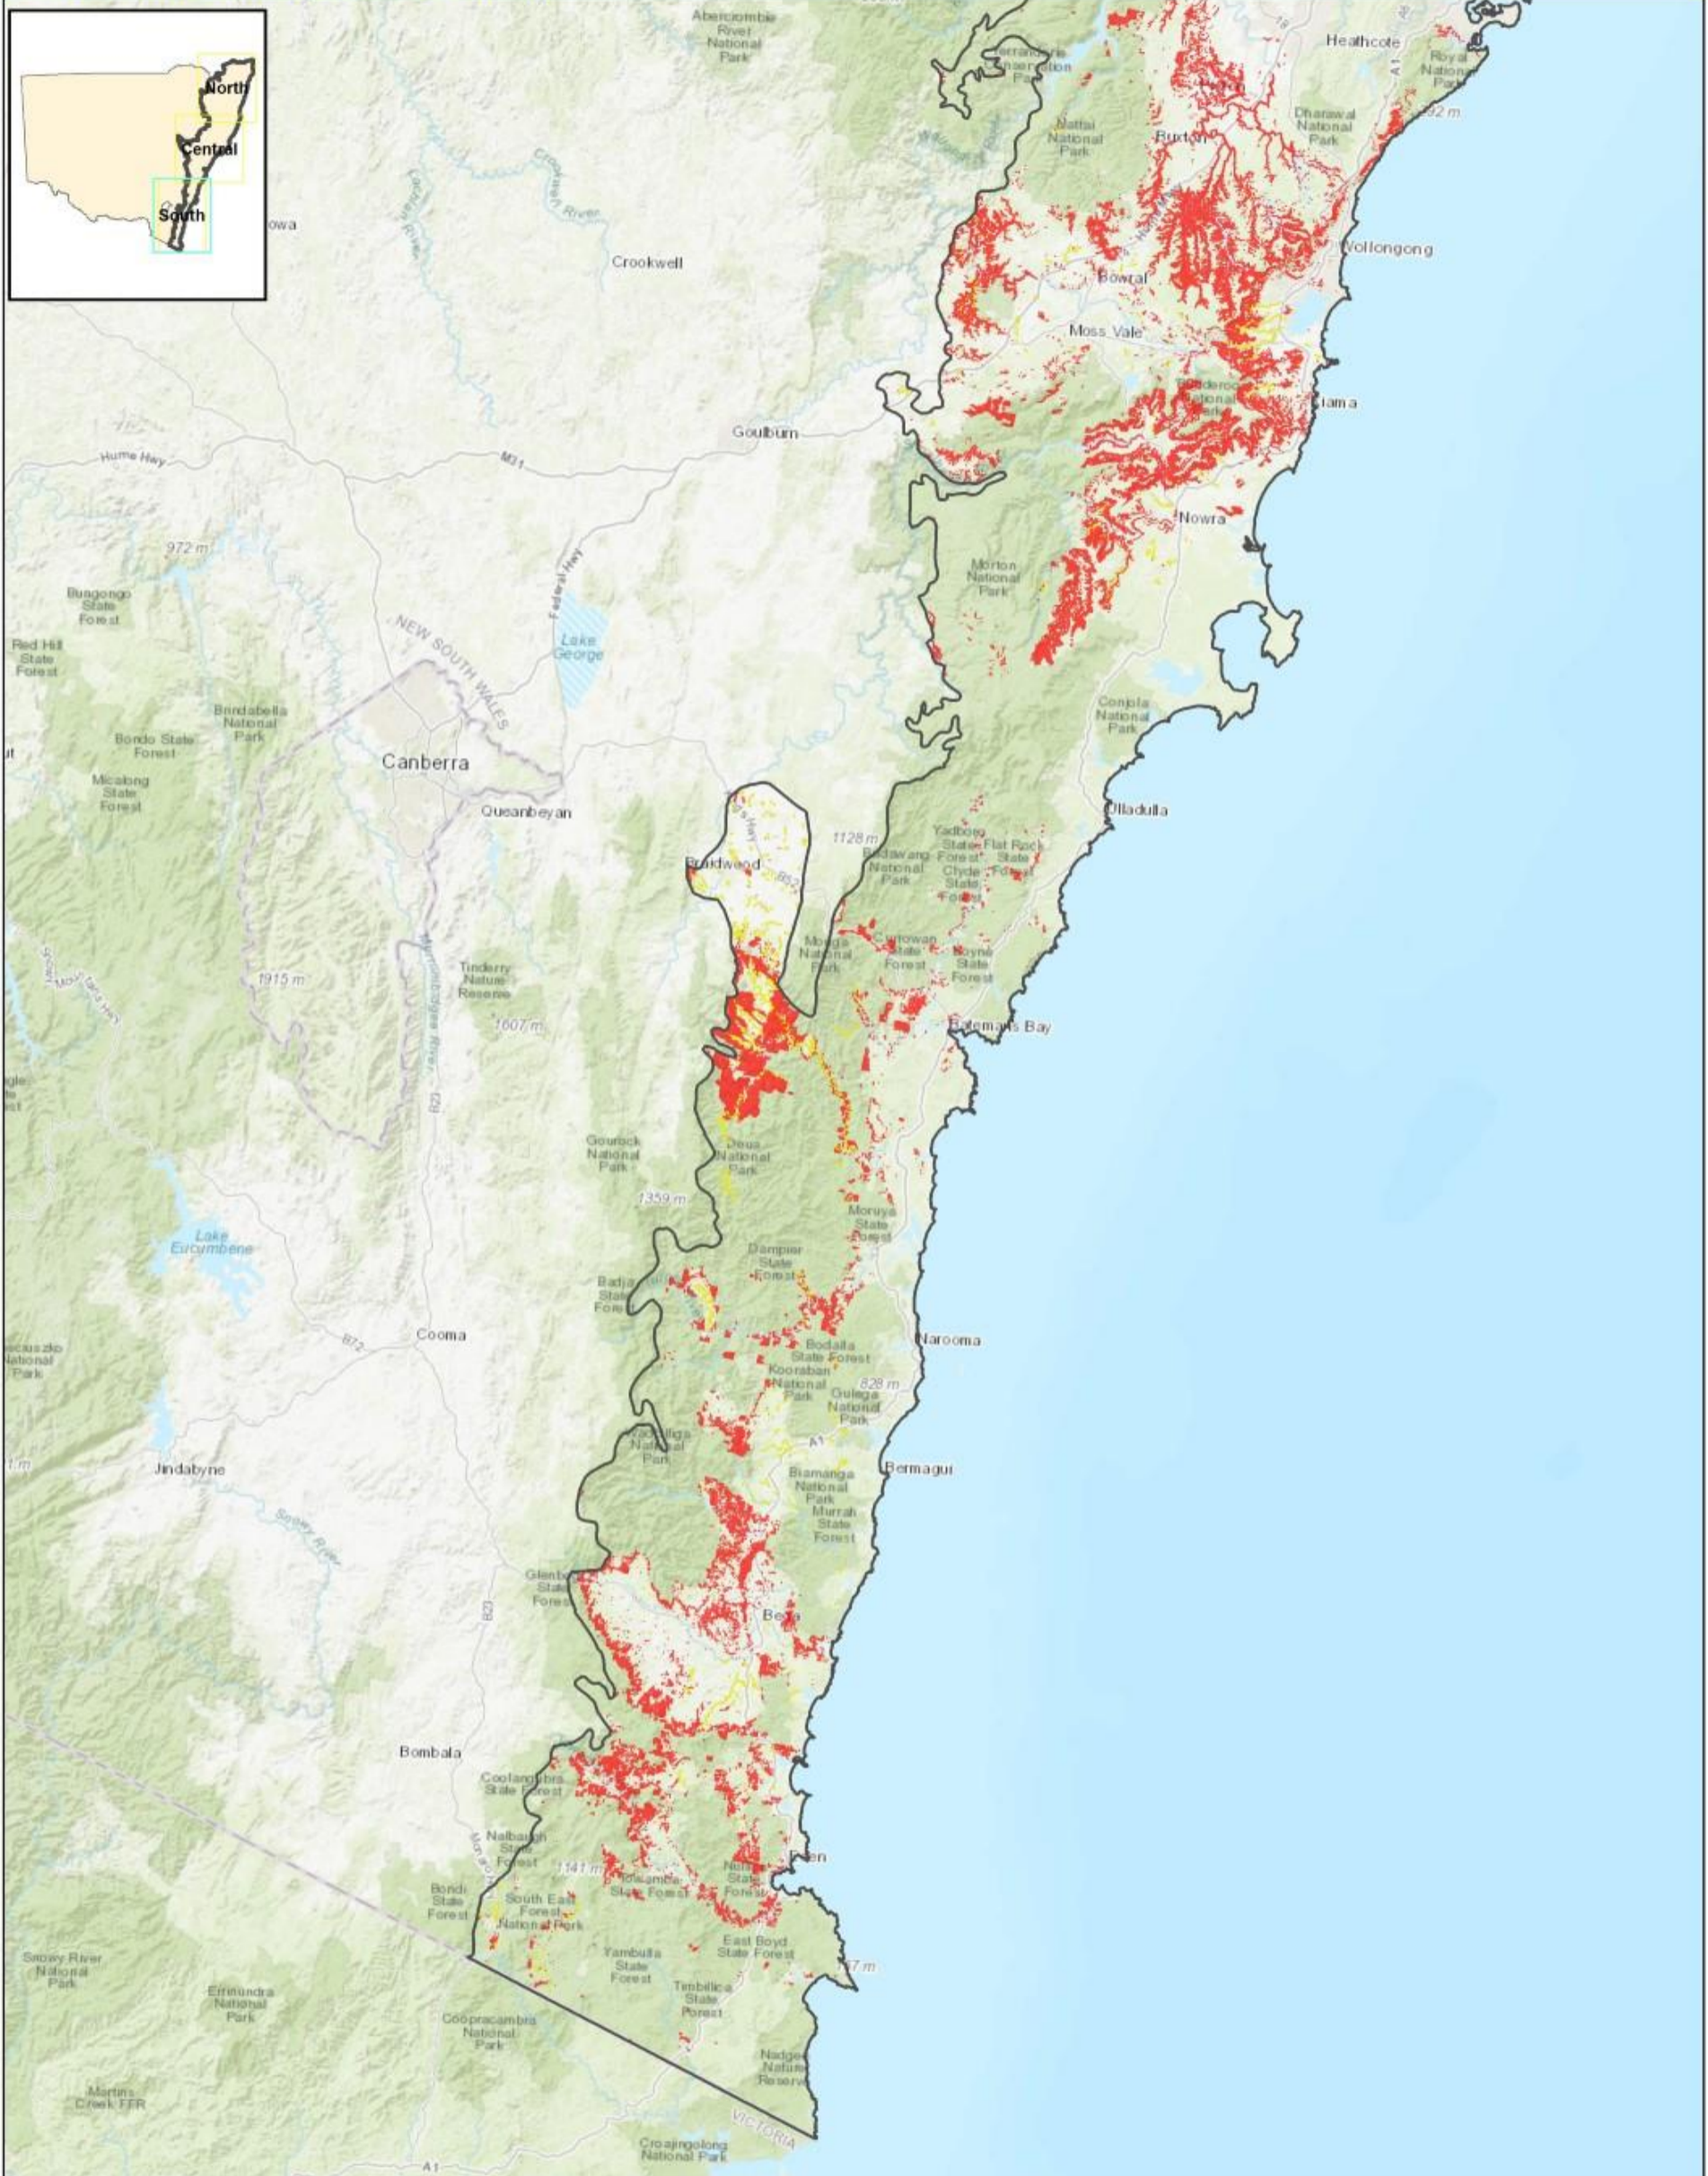

Vulnerable Lands (South Section)

- Legend**
- IBRA Regions
 - Steep Erodible
 - Riparian Erosion

GDA 1994 NSW Lambert

www.ecoaus.com.au
Prepared by: MW Date: 20/7/2018